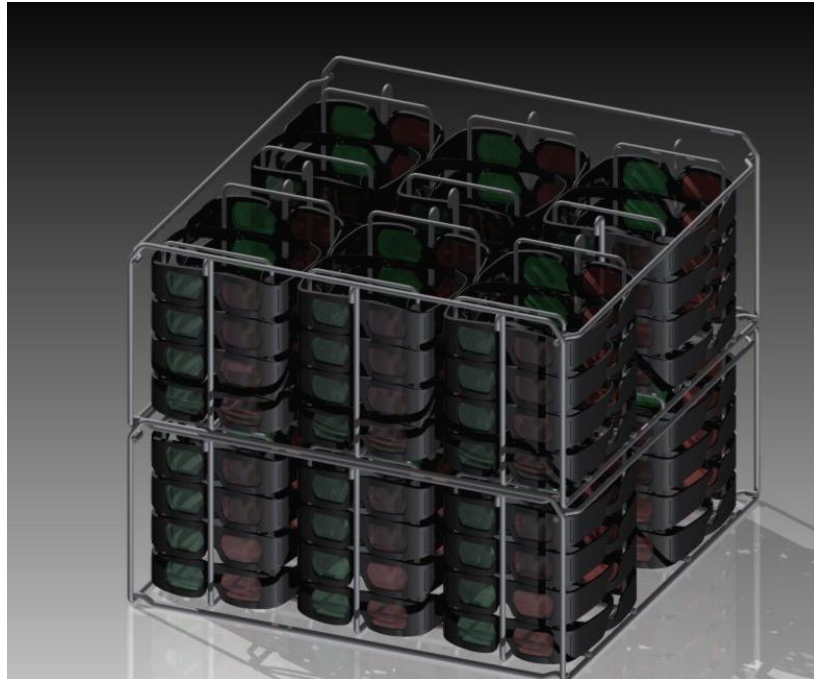

**NEW Dolby 3D Plastic Reusable Glasses (CAT830)**

**Order information below**

**Dolby 3D Glass Reusable Glasses (CAT834)**

The original Dolby 3D reusable glasses model has proven to be durable, long-lived and trusted by customers and audiences worldwide. As with the new model, glass reusables are better for the environment than disposable glasses offered by other 3D solutions. The Dolby 3D Glass Reusable Glasses list for \$17.00USD.

### **Dolby 3D Washing/Storage trays- New and Improved:**

Concurrent with the development of our new Plastic Reusable Glasses, Dolby incorporated 3D customer feedback to re-engineer the washing/storage tray solution, resulting in a new design that significantly improves functionality, handling, & logistics at a similar cost:

- Universal design can be used with either model of Dolby 3D glasses and is **strongly** recommended for use with the Plastic Reusable Glasses (CAT830).
- Holds up to 60 CAT 830 or 42 CAT834 vs. the 16 pair maximum for CAT834s previous racks held.
- Reduces the number of trays needed per Dolby 3D deploy from 30 to 9 trays.
- New & improved tray is similarly priced to the original tray.
- Reduces the storage area needed between movies.
- Easier to load and unload the glasses
- Improves theatre logistics of moving glasses around.
- Helps reduce spotting by keeping the lenses vertical.
- Allows the theatre staff to shake the tray to shed any remaining excess water after washing, without dislodging the glasses.
- Reduces energy, chemicals, water, and employee time for washing.